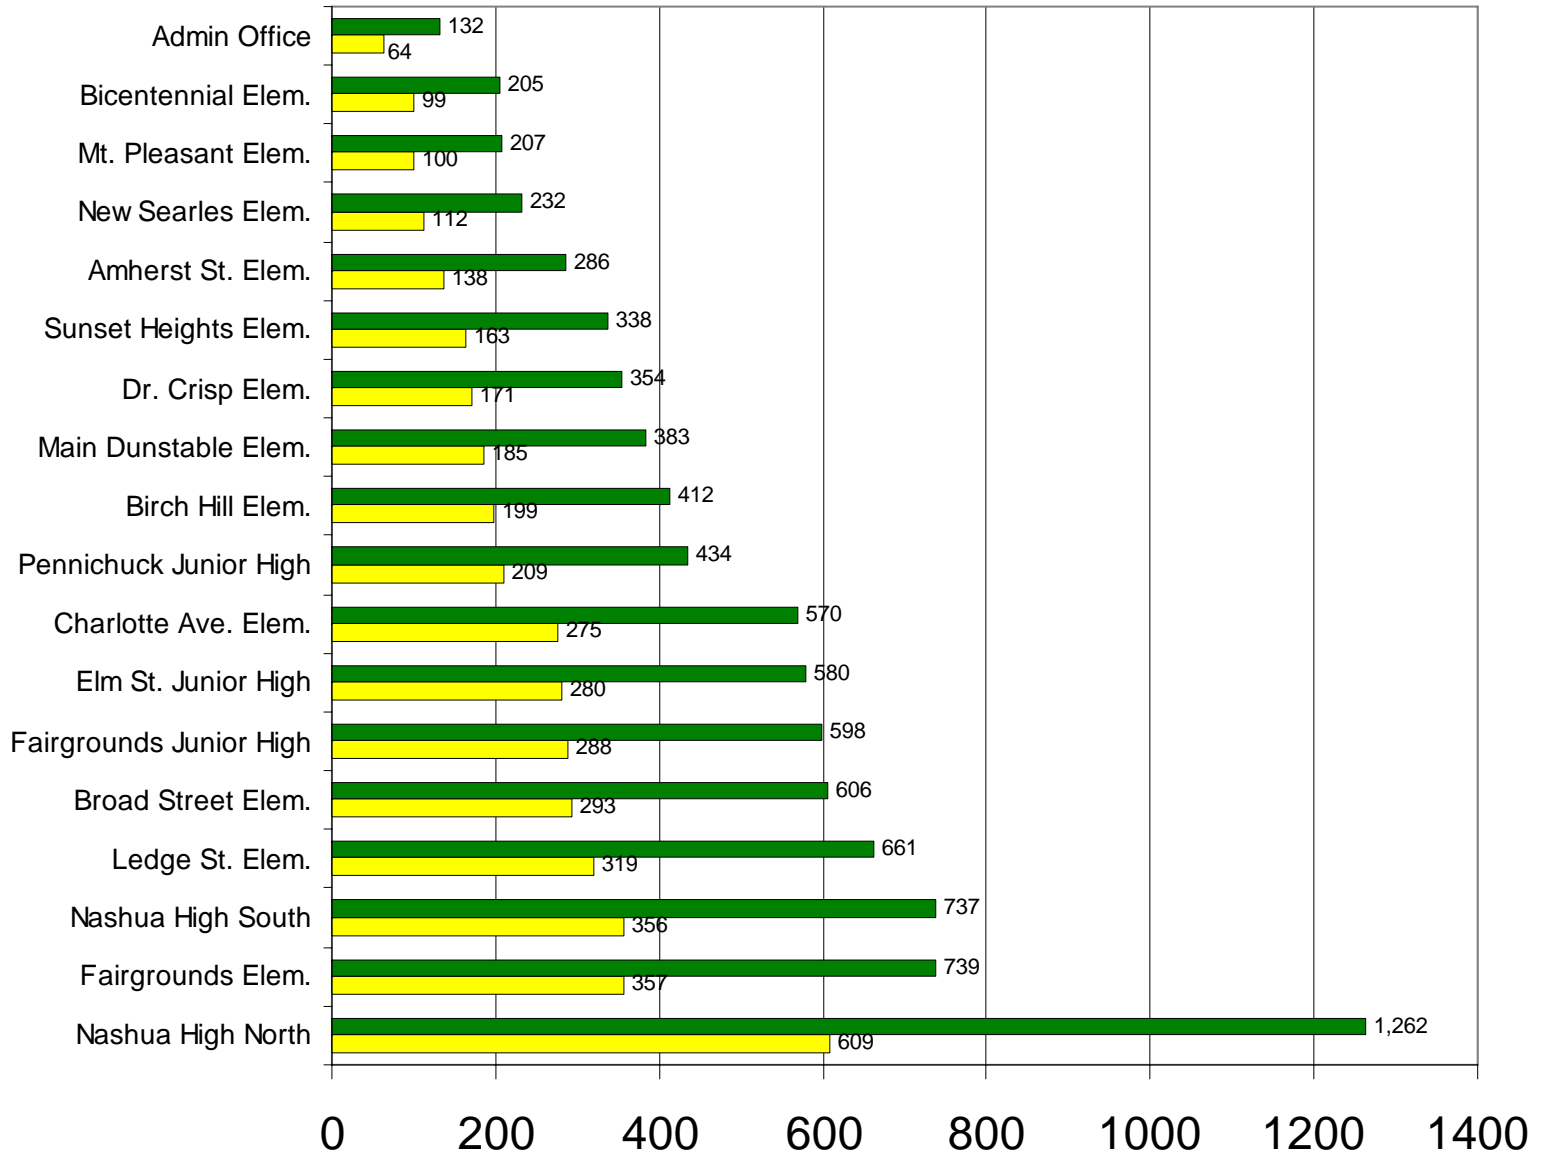

# Nashua School District Energy Reduction 2000-2005

Schools

Cars Removed
  Trees Planted