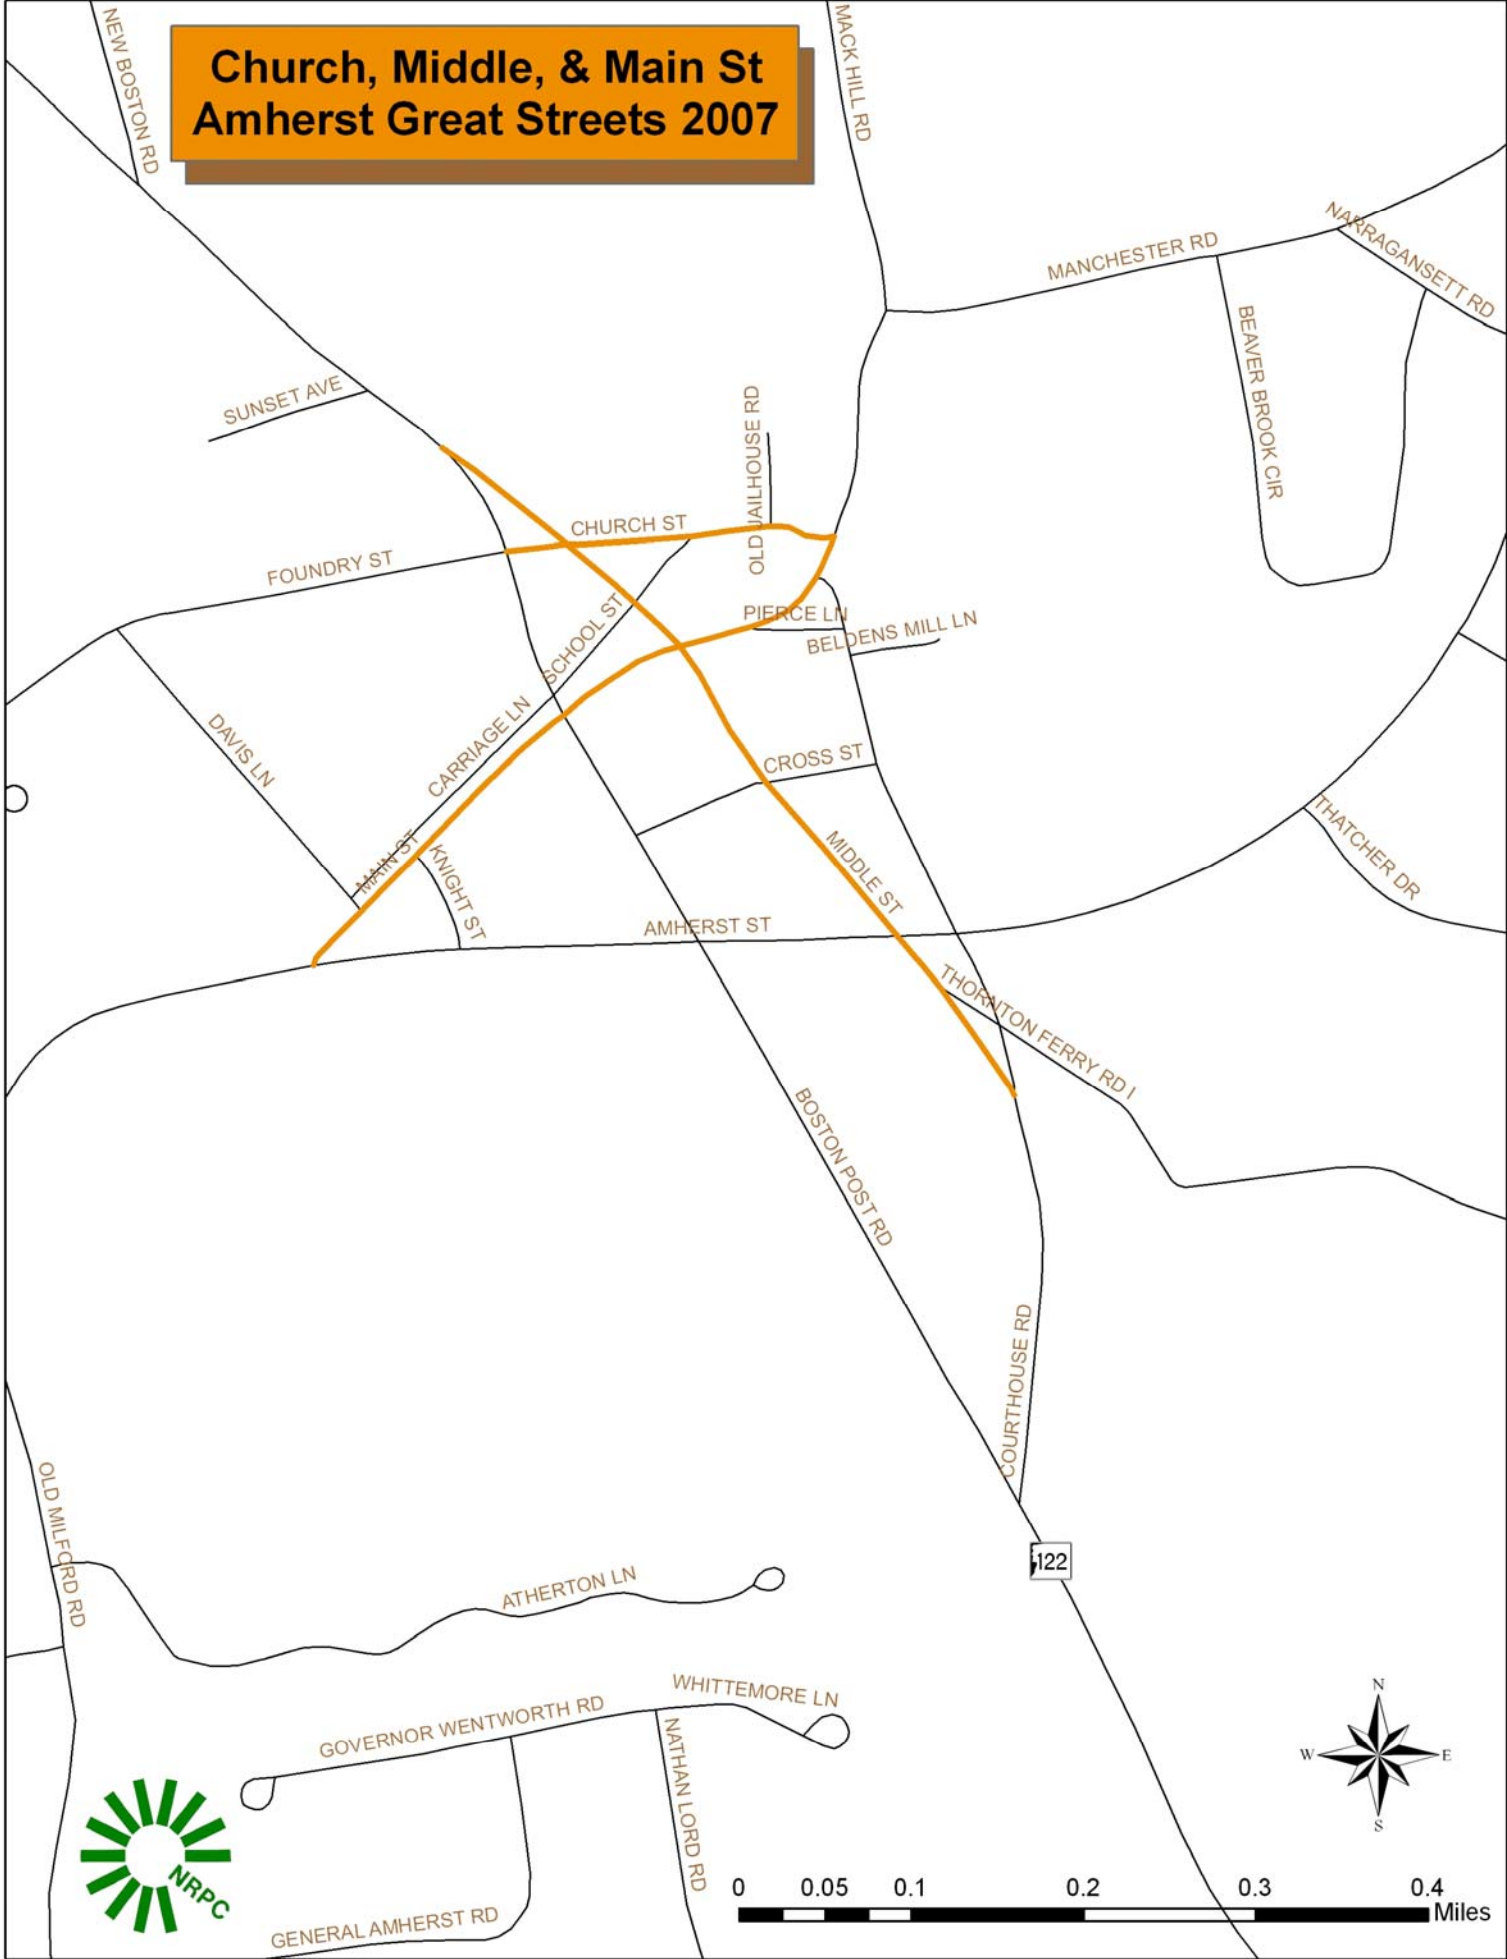

Church, Middle, & Main St Amherst Great Streets 2007

0 0.05 0.1 0.2 0.3 0.4 Miles